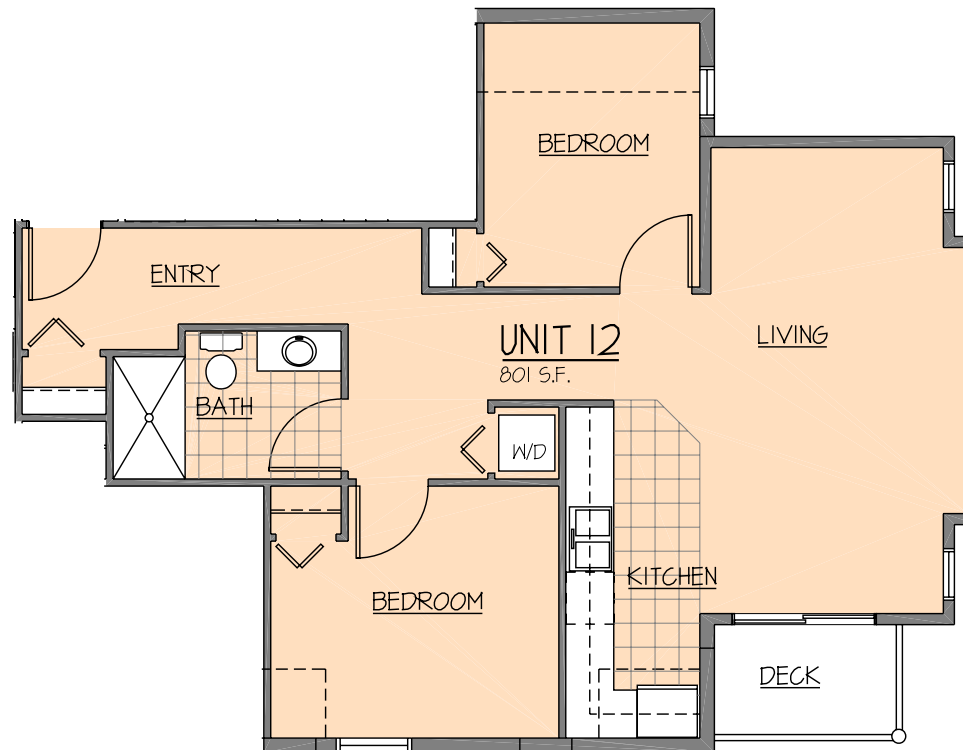

MAPLEVIEW CONDOMINIUMS

TWO BEDROOM, THIRD FLOOR UNIT

UNIT 12 PLAN

UNIT AREA:

801 S.F.

BARRY J POLZIN AIA

A R C H I T E C T

101 N. LAKESHORE BOULEVARD
MARQUETTE, MICHIGAN 49855
906-226-8661 • FAX 906-226-8667