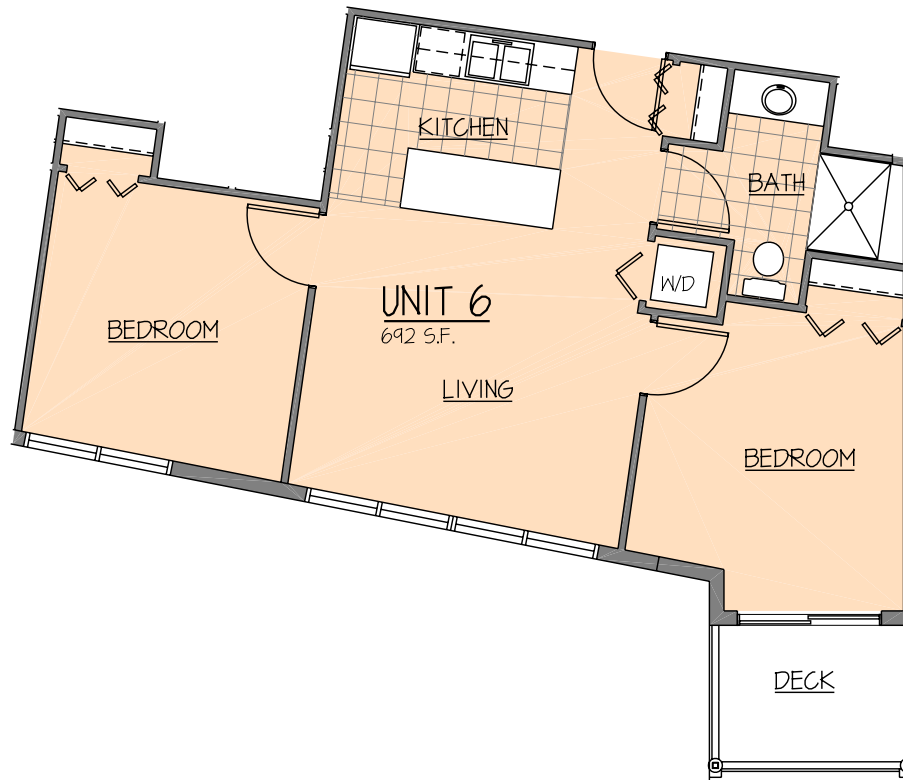

# MAPLEVIEW CONDOMINIUMS

TWO BEDROOM, FIRST FLOOR UNIT

## UNIT 6 PLAN

UNIT AREA:

692 S.F.

BARRY J POLZIN AIA

A R C H I T E C T

101 N. LAKESHORE BOULEVARD  
MARQUETTE, MICHIGAN 49855  
906-226-8661 • FAX 906-226-8667