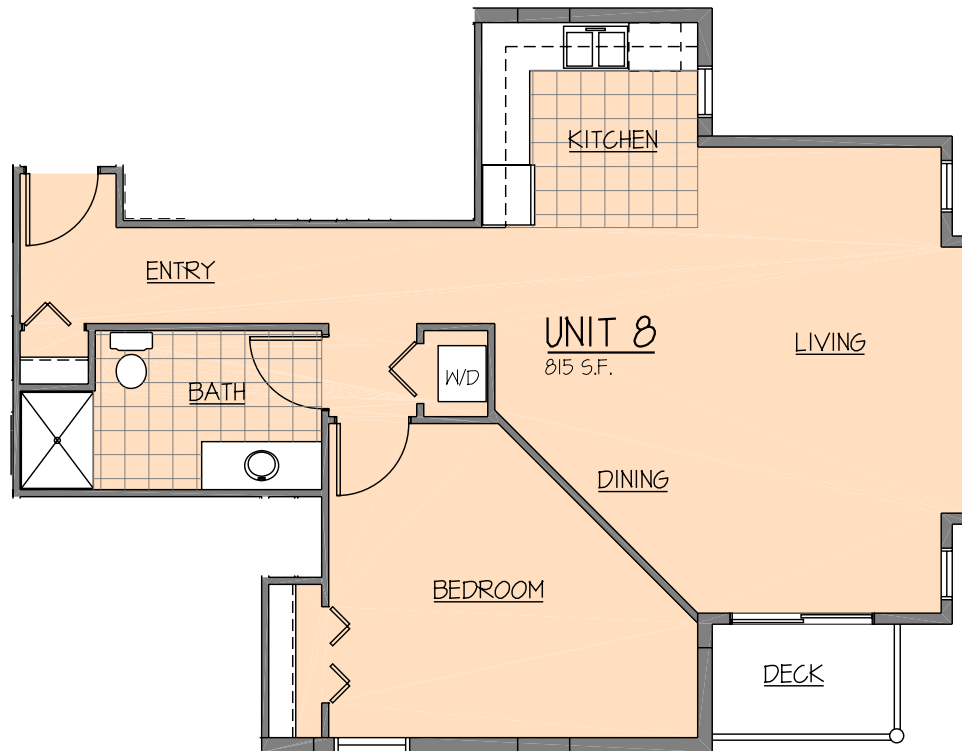

# MAPLEVIEW CONDOMINIUMS

LARGE ONE BEDROOM, SECOND FLOOR UNIT

## UNIT 8 PLAN

UNIT AREA:

815 S.F.

*BARRY J POLZIN AIA*

*A R C H I T E C T*

101 N. LAKESHORE BOULEVARD  
MARQUETTE, MICHIGAN 49855  
906-226-8661 • FAX 906-226-8667